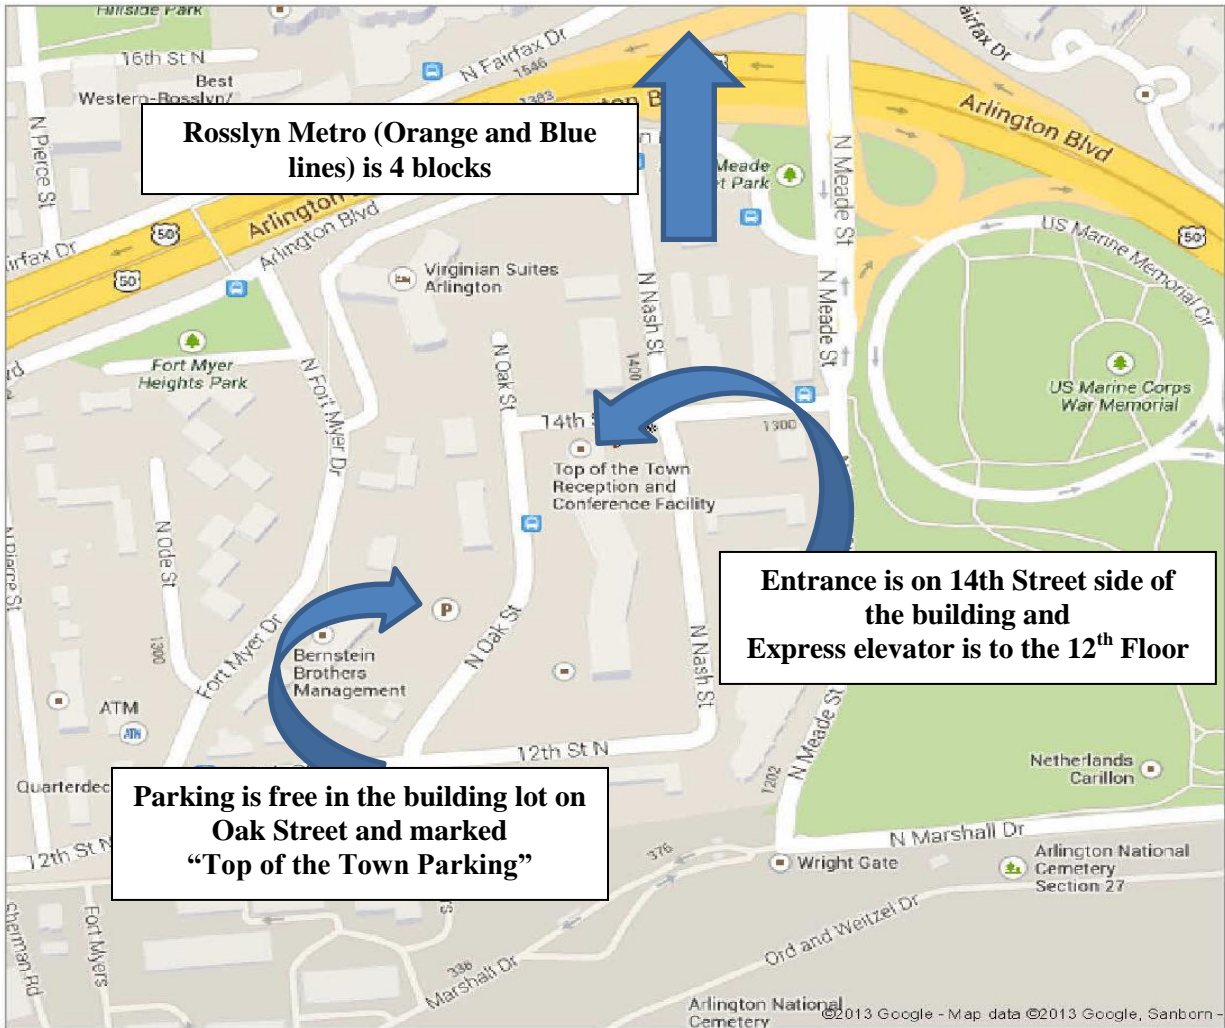

**NCR Offices at 1400 N. 14<sup>th</sup> Street, 12<sup>th</sup> Floor, Suite 2, Arlington (Rosslyn), VA 22209**

**CSI's Office  
Check-in**